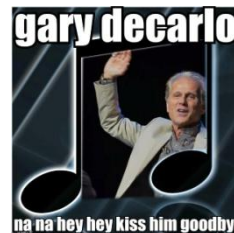

Meet actress / singer **GERI REISCHL** 'Jan Brady' of TV's 'The Brady Bunch Variety Hour' (1976-77) Geri appeared in other Brady ventures, and starred in numerous movies & commercials.

Geri will have CD's and merchandise available ... and will do a 'live' mini performance as well!

Plus! singer/songwriter **GARY DE CARLO** of 'Steam'

Enjoy these very special guests also **Nov.8th !**